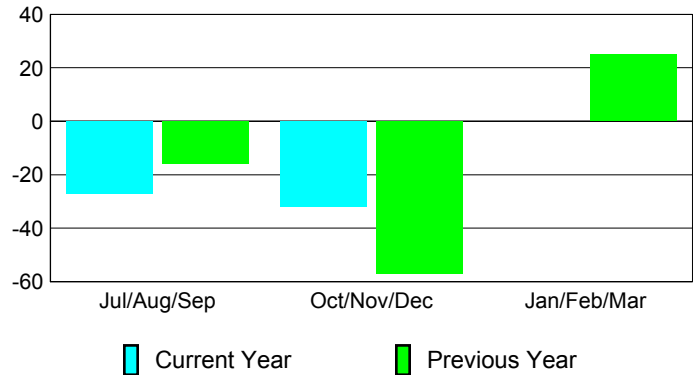

Membership Results
2012-2013

Membership
2011-2012

Month	Net Memb Goal	Actual New Memb	Actual Dropped Memb	Gain/Loss of Memb	Gain/Loss of Memb
Jul/Aug/Sep	0	30	-57	-27	-16
Oct/Nov/Dec	0	30	-62	-32	-57
Jan/Feb/Mar	0				25
Totals	0	60	-119	-59	-48

Membership Results 2012-2013

Goal, New, Dropped, Gain/Loss

Comparison of Membership Gain/Loss

Current Year Compared to the Previous Year

Gender Comparison 2012-2013

Jan/Feb/Mar

Male

Female