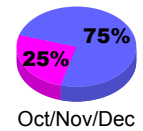

Membership Results
2012-2013

Membership
2011-2012

Month	Net Memb Goal	Actual New Memb	Actual Dropped Memb	Gain/Loss of Memb	Gain/Loss of Memb
Jul/Aug/Sep	0	30	-57	-27	-16
Oct/Nov/Dec	0	30	-62	-32	-57
Jan/Feb/Mar	0				25
Totals	0	60	-119	-59	-48

Membership Results 2012-2013

Goal, New, Dropped, Gain/Loss

Comparison of Membership Gain/Loss

Current Year Compared to the Previous Year

Gender Comparison 2012-2013

Jan/Feb/Mar

Male

Female