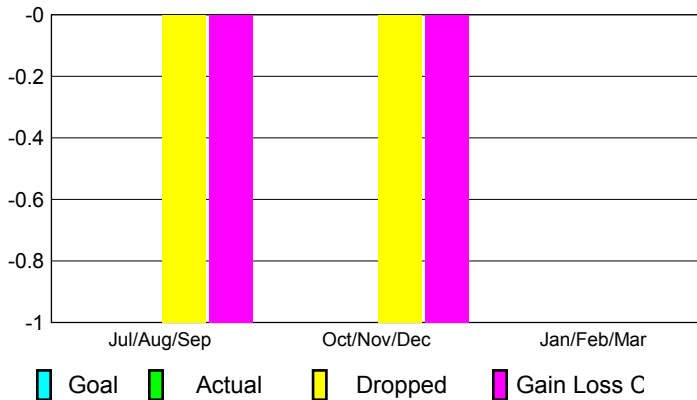

2012-2013 GMT Reports for District (or Undistricted) **District 26 M2**

GMT: **MICHAEL P BUTLER**

Location: **MISSOURI**

GMT CA: **1**

CLUBS

Club Results
2012-2013

Clubs
2011-2012

Month	New Club Goal	Actual New Clubs	Actual Dropped Clubs	Gain/Loss of Clubs	Gain/Loss of Clubs
Jul/Aug/Sep	0	0	-1	-1	0
Oct/Nov/Dec	0	0	-1	-1	-1
Jan/Feb/Mar	0				1
Totals	0	0	-2	-2	0

Club Results 2012-2013

Goal, New, Dropped, Gain/Loss

Comparison of Club Gain/Loss

Current Year Compared to the Previous Year

YTD Status Quo Clubs 2012-2013

Status Quo Clubs Compared to Status Quo Members

MEMBERSHIP