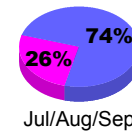

Membership Results
2012-2013

Membership
2011-2012

Month	Net Memb Goal	Actual New Memb	Actual Dropped Memb	Gain/Loss of Memb	Gain/Loss of Memb
Jul/Aug/Sep	0	30	-57	-27	-16
Oct/Nov/Dec	0	30	-62	-32	-57
Jan/Feb/Mar	0				25
Totals	0	60	-119	-59	-48

Membership Results 2012-2013

Goal, New, Dropped, Gain/Loss

Comparison of Membership Gain/Loss

Current Year Compared to the Previous Year

Gender Comparison 2012-2013

Jan/Feb/Mar

Male

Female