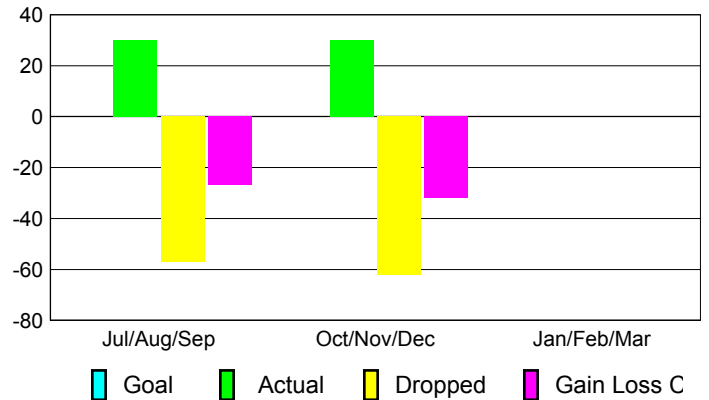

Membership Results 2012-2013

Goal, New, Dropped, Gain/Loss

Comparison of Membership Gain/Loss

Current Year Compared to the Previous Year