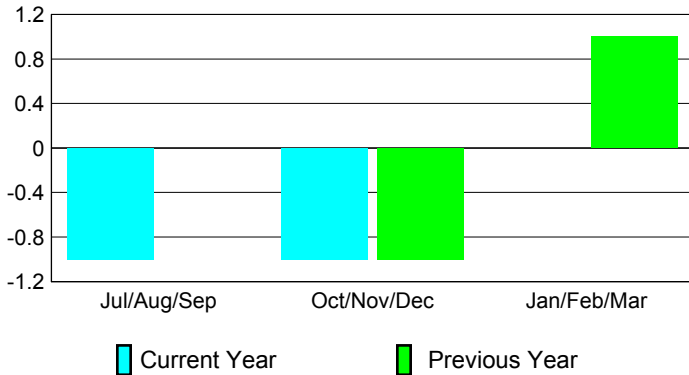

2012-2013 GMT Reports for District (or Undistricted) **District 26 M2**

GMT: **MICHAEL P BUTLER**

Location: **MISSOURI**

GMT CA: **1**

CLUBS

Club Results
2012-2013

Clubs
2011-2012

Month	New Club Goal	Actual New Clubs	Actual Dropped Clubs	Gain/Loss of Clubs	Gain/Loss of Clubs
Jul/Aug/Sep	0	0	-1	-1	0
Oct/Nov/Dec	0	0	-1	-1	-1
Jan/Feb/Mar	0				1
Totals	0	0	-2	-2	0

Club Results 2012-2013

Goal, New, Dropped, Gain/Loss

Comparison of Club Gain/Loss

Current Year Compared to the Previous Year

YTD Status Quo Clubs 2012-2013

Status Quo Clubs Compared to Status Quo Members

MEMBERSHIP